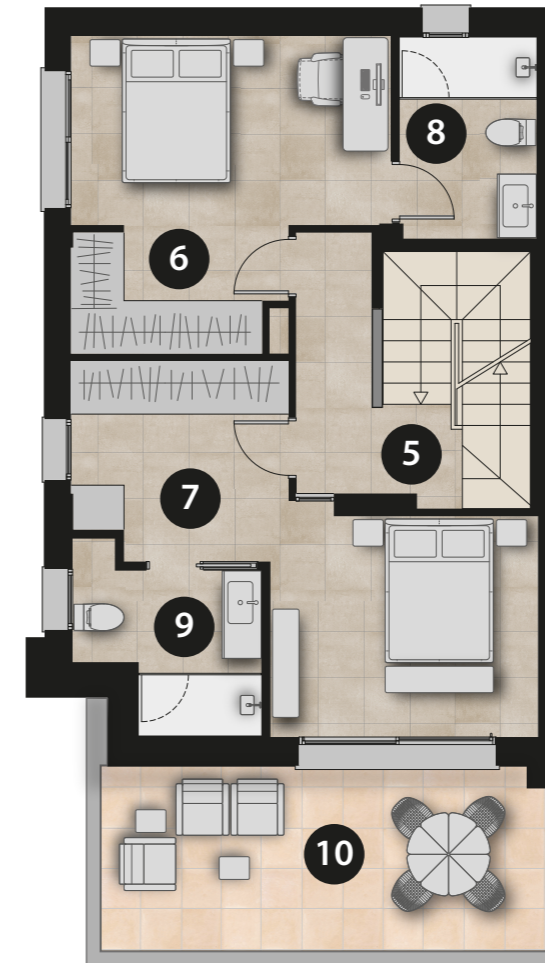

Vivienda 4

Vivienda 1

Vivienda 2

Calle Emilio Díez Revenga

Ground floor

SCALE 1:100

First floor

Solarium

San Pedro del Pinatar

La Llana Beaches

Sporting and Activities

PLOT

Plot	170,00 m ²
Garden	80,40 m ²
Pool	13,00 m ²

GROUND FLOOR

1 Living room-Kitchen	38,10 m ²
2 Hallway	1,60 m ²
3 Bathroom 1	4,15 m ²
4 Bedroom 1	10,05 m ²

Total floor area

SOLARIUM

11 Terrace	52,35 m ²
------------	----------------------

Ground Floor area

76,60 m ²	
First Floor area	68,40 m ²
Solarium	6,50 m ²
Total Built	151,50 m ²

FIRST FLOOR

5 Hallway	5,00 m ²
6 Bedroom 2	14,95 m ²
7 Bedroom 3	17,65 m ²
8 Bathroom 2	4,65 m ²
9 Bathroom 3	4,75 m ²
10 Terrace	14,40 m ²

Total floor area

47,00 m ²

HOME ENERGY EFFICIENCY A